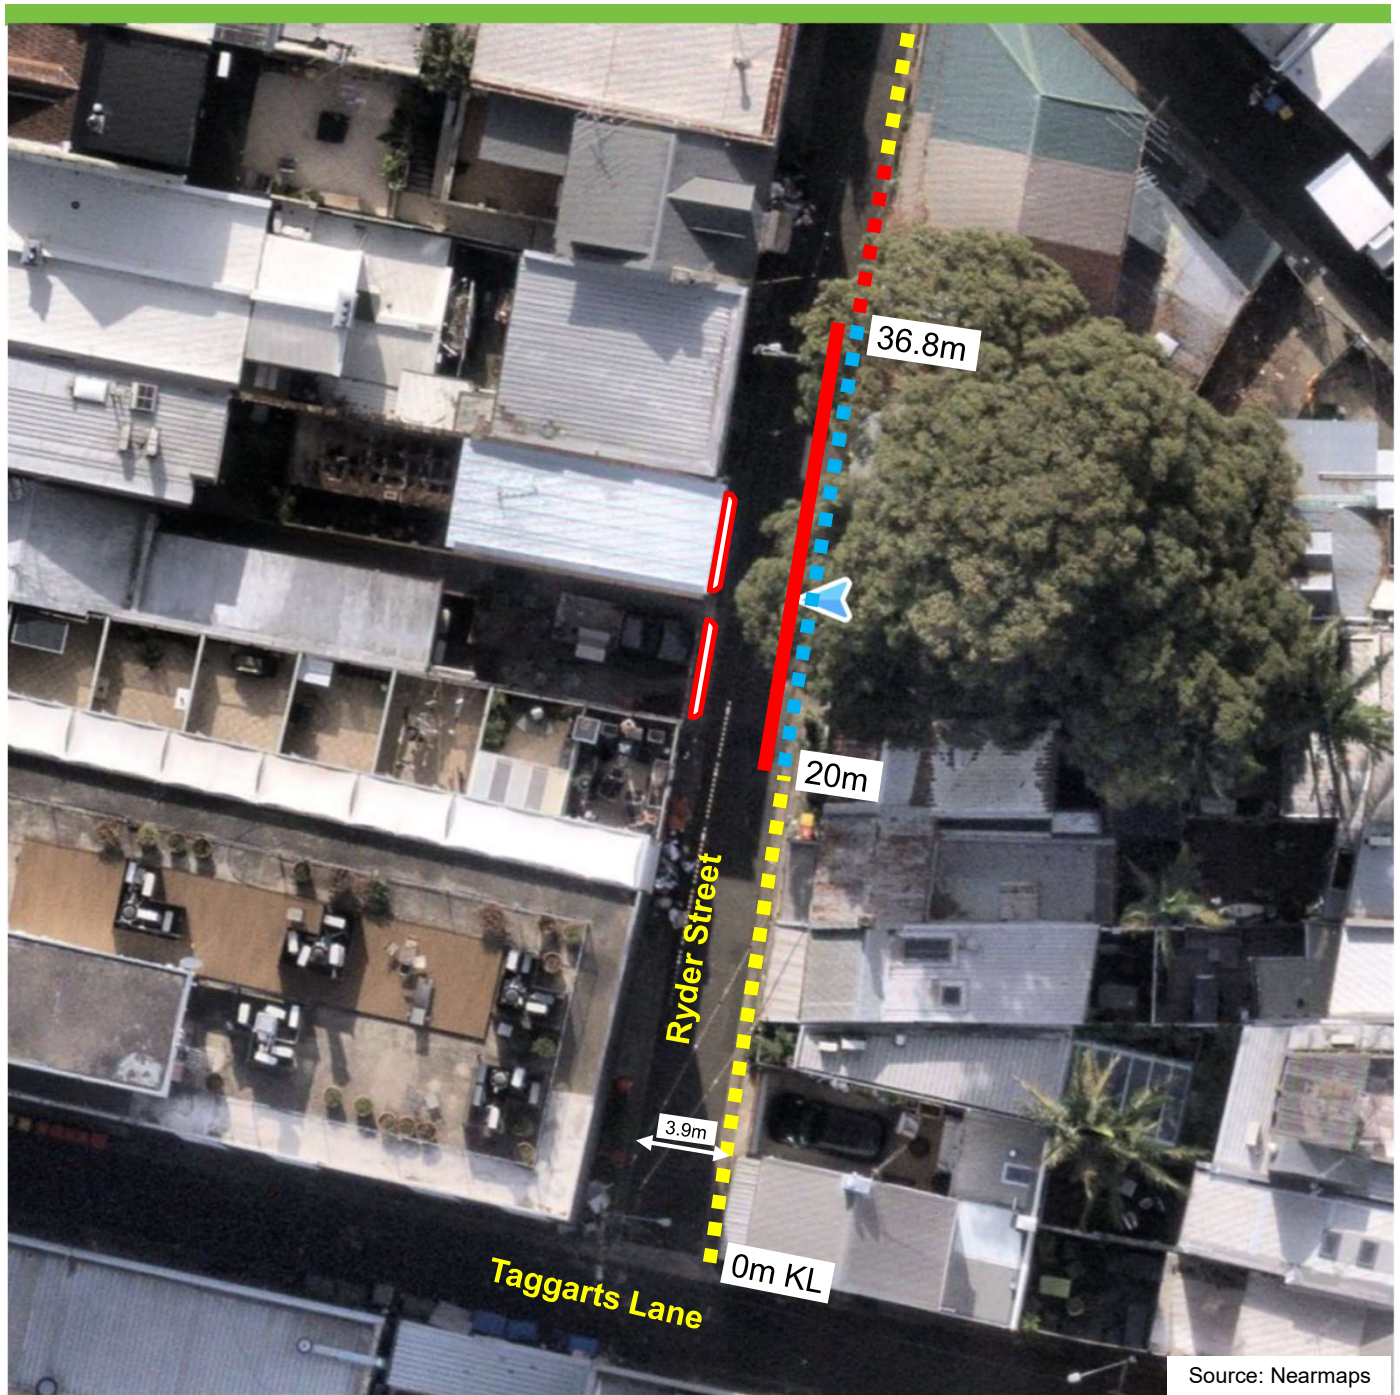

Ryder Street, Darlinghurst Proposed parking changes

Source: Nearmaps

Existing

■ ■ ■ "No Stopping"

■ ■ ■ "No Parking"

■ ■ ■ "No Parking 8.30am-6pm Mon-Fri,
8.30am-12.30pm Sat"

Proposed

■ ■ ■ "No Parking"